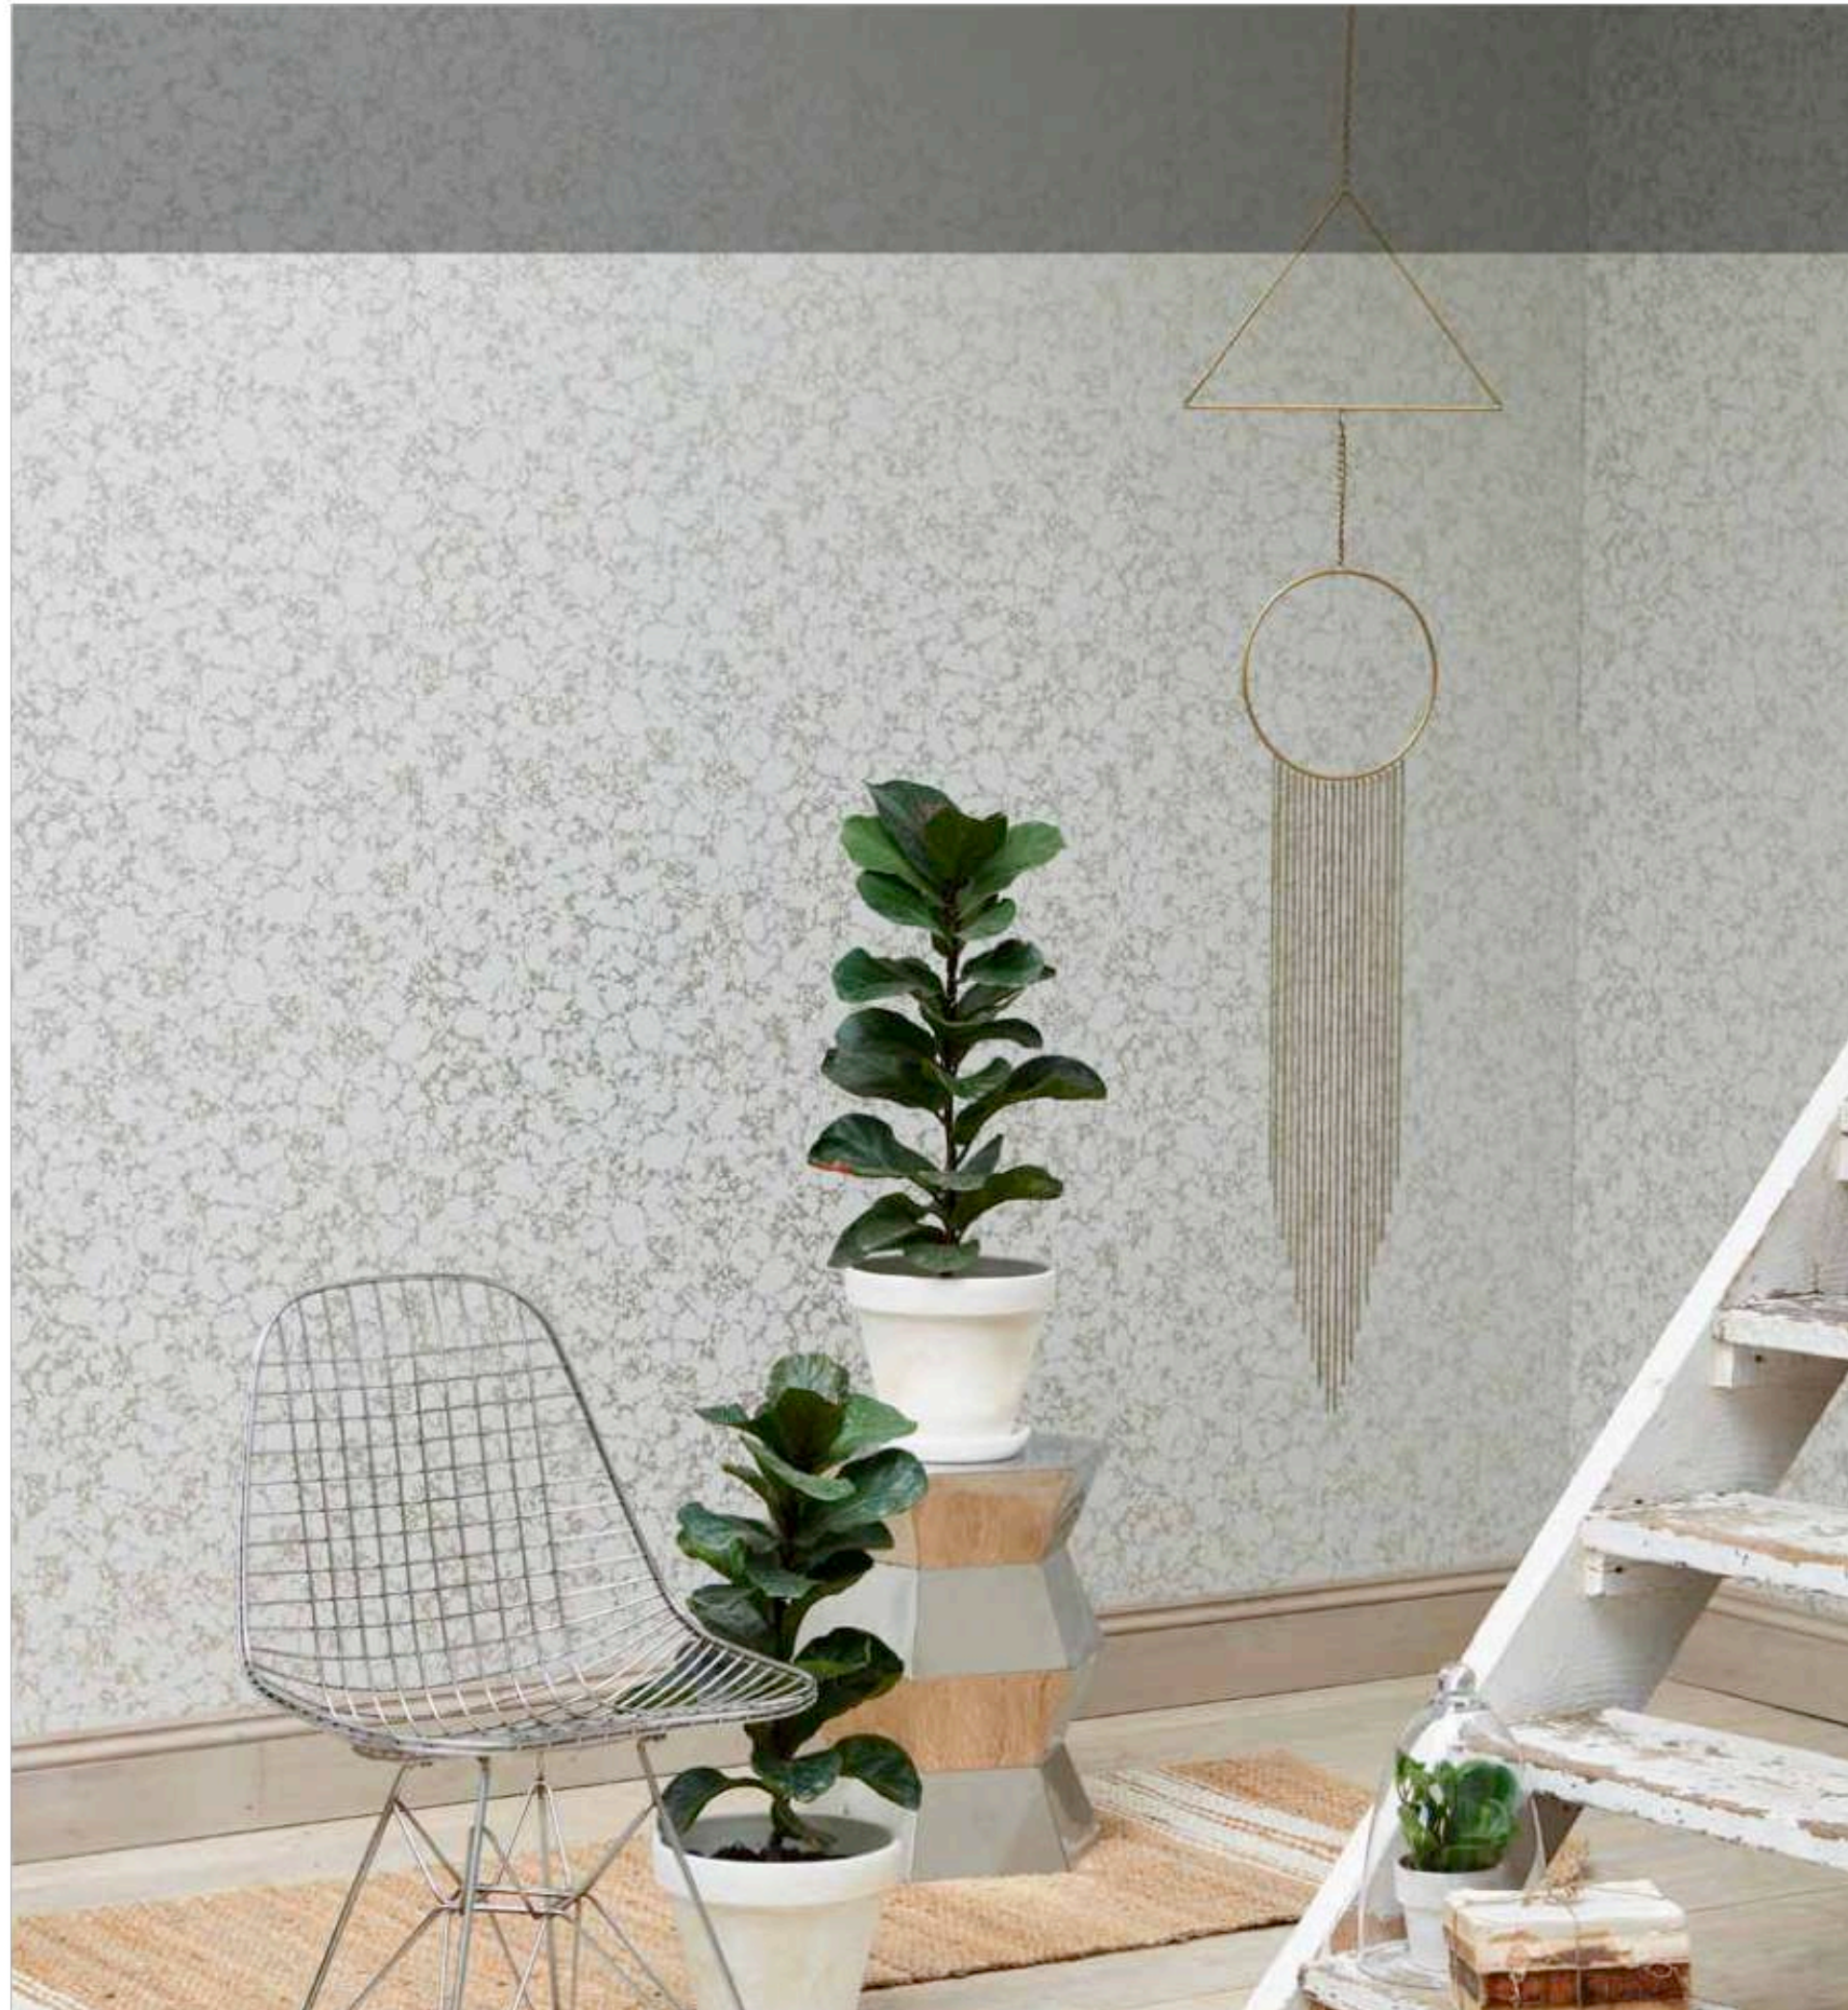

Pietra

Tamaño por rollo	10.05m
Composición	No tejido
Ancho	52cm
Repetición de patrón	50.5cm
Emparejado	Medio patrón
Uso	Residencial y contract
Cuidados	Lavable
Certificación	Retardante al fuego

Pietra Blush/Gilver
Clave. W0096/01