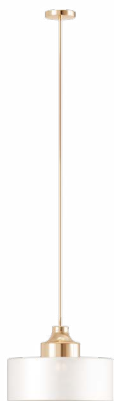

COOKE CEILING LAMP

DIMENSIONS

W 35 cm | 13,78" D 35 cm | 13,78" H 130 cm | 51,18"

Pole Height Available in 3 sizes:

60 cm | 23,62" 80 cm | 31,50" 100 cm | 39,37"

MATERIALS AND FINISHES

Glass and Polished Brass.

BULBS

1 x G9 Halogen Bulbs (40W max) *USA not included

Voltage: 220-240V

PRICE CLEAR GLASS

2 930 €

PRICE WHITE GLASS

3 170 €