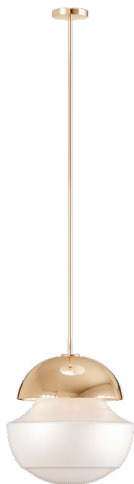

### DIMENSIONS

W 36 cm | 14,17" D 36 cm | 14,17" H 135 cm | 53,15"  
Pole Height Available in 3 sizes:  
60 cm | 23,62" 80 cm | 31,50" 100 cm | 39,37"