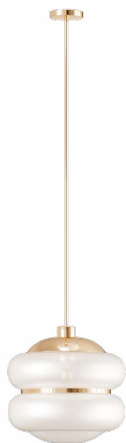

ADAMS CEILING LAMP

DIMENSIONS

W 35 cm | 13,78" D 35 cm | 13,78" H 129 cm | 50,79"

Pole Height Available in 3 sizes:

60 cm | 23,62" 80 cm | 31,50" 100 cm | 39,37"

MATERIALS AND FINISHES

Glass and Polished Brass.

BULBS

1 x G9 Halogen Bulbs (40W max) *USA not included

Voltage: 220-240V

PRICE CLEAR GLASS

3 790 €

PRICE WHITE GLASS

3 990 €