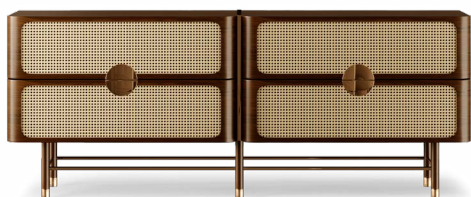

COLE SIDEBOARD

DIMENSIONS

W 201 cm | 79,13" D 72 cm | 28,35" H 80 cm | 31,50"

MATERIALS AND FINISHES

Walnut Venner and Gold Plated Brass.

PRICE

9 670 €