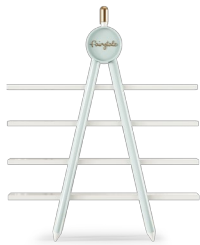

LILY DUCLAUD

DESIGN STORE

MAZE | BOOKCASE
W 200 cm | 78,74" D 45 cm | 17,71"
H 210 cm | 82,67"

9 790,00 €

PLUMP | BOOKCASE
W 70 cm | 27,56" D 35 cm | 13,78"
H 185 cm | 72,83"

8 970,00 €

HIDE AND SEEK | BOOKCASE
*Each module is sold separately
W 56 cm | 22,04" D 52 cm | 20,47"
H 207 cm | 81,50"

4 870,00 €

COMPASS | BOOKCASE
W 192 cm | 75,59" D 52 cm | 20,47"
H 235 cm | 92,52"

4 630,00 €

CRAYON | WARDROBE
*Each module is sold separately
Diam 55 cm | 21,65" H 235 cm | 92,51"

4 590,00 €

ERASE | WARDROBE
Individual:
W 63 cm | 24,80" D 52 cm | 20,47"
H 212 cm | 83,46"