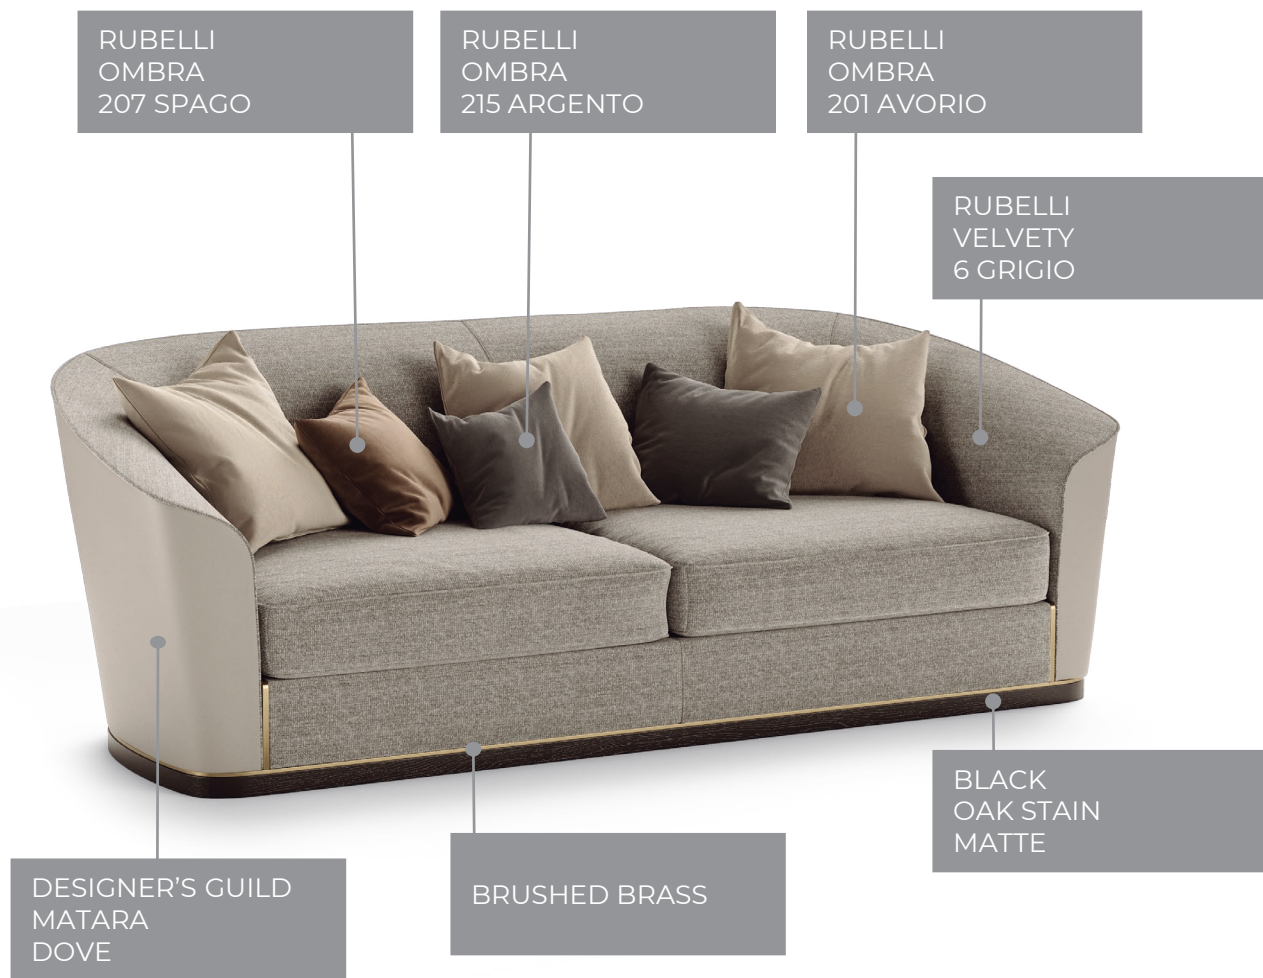

RUBELLI TERRY

9 344,16 €

RUBELLI CROCHET

9 437,64 €

NOBILIS 10778 FRIMAS

10 483,08 €

DRAPER SOFA

DIMENSIONS

W 218 cm | 85,83" D 92 cm | 36,22" H 78 cm | 30,71"
 Seat Height 42 cm | 16,43"

PRICE COM

8 370 €

FABRIC METERS

12

PRICE WITH FABRIC AS THE PICTURE

9 493,96 €

RUBELLI OMBRA 30253