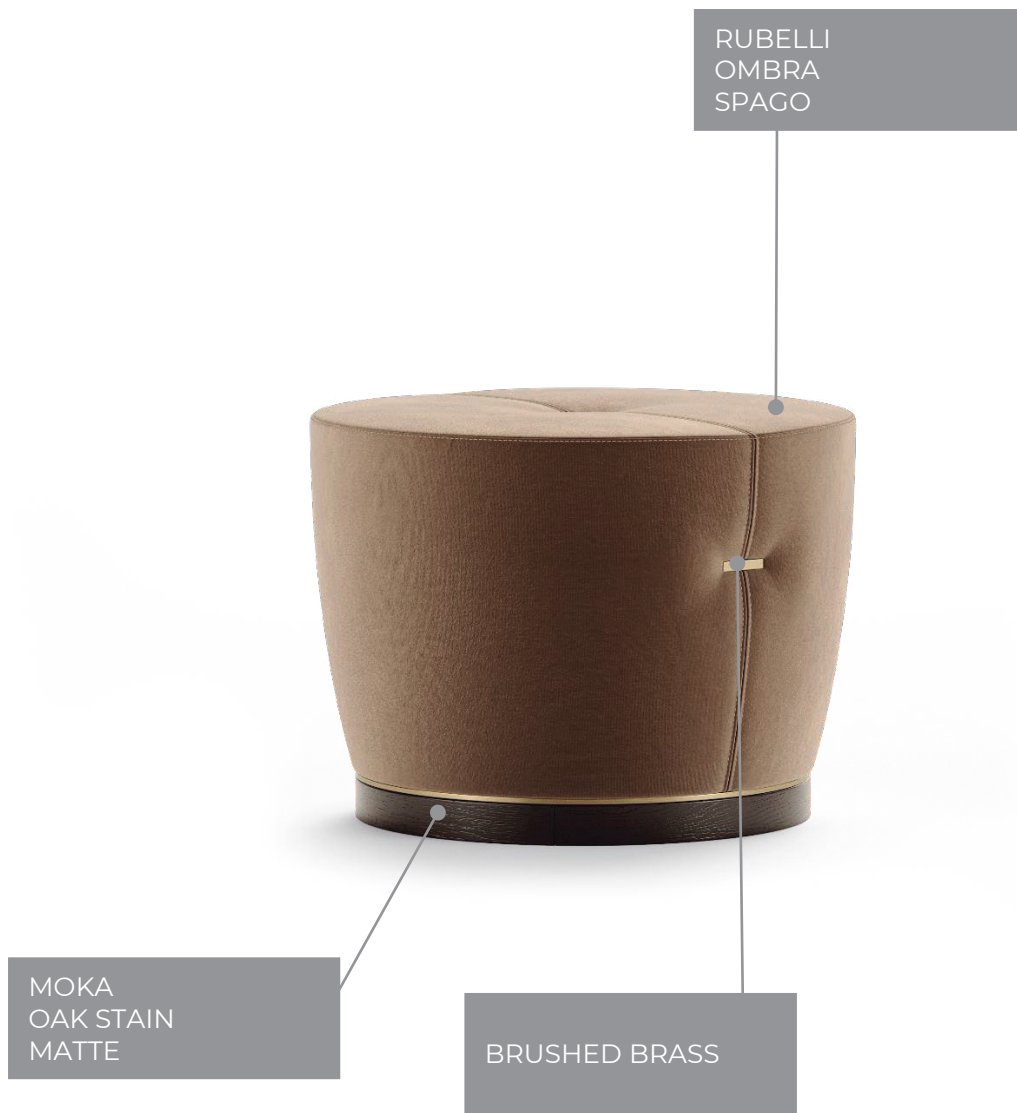

1 324,98 €

BUATTA STOOL

DIMENSIONS

W 54 cm | 21,26" D 54 cm | 21,26" H 41 cm | 16,14"

PRICE COM

1 170 €

FABRIC METERS

2