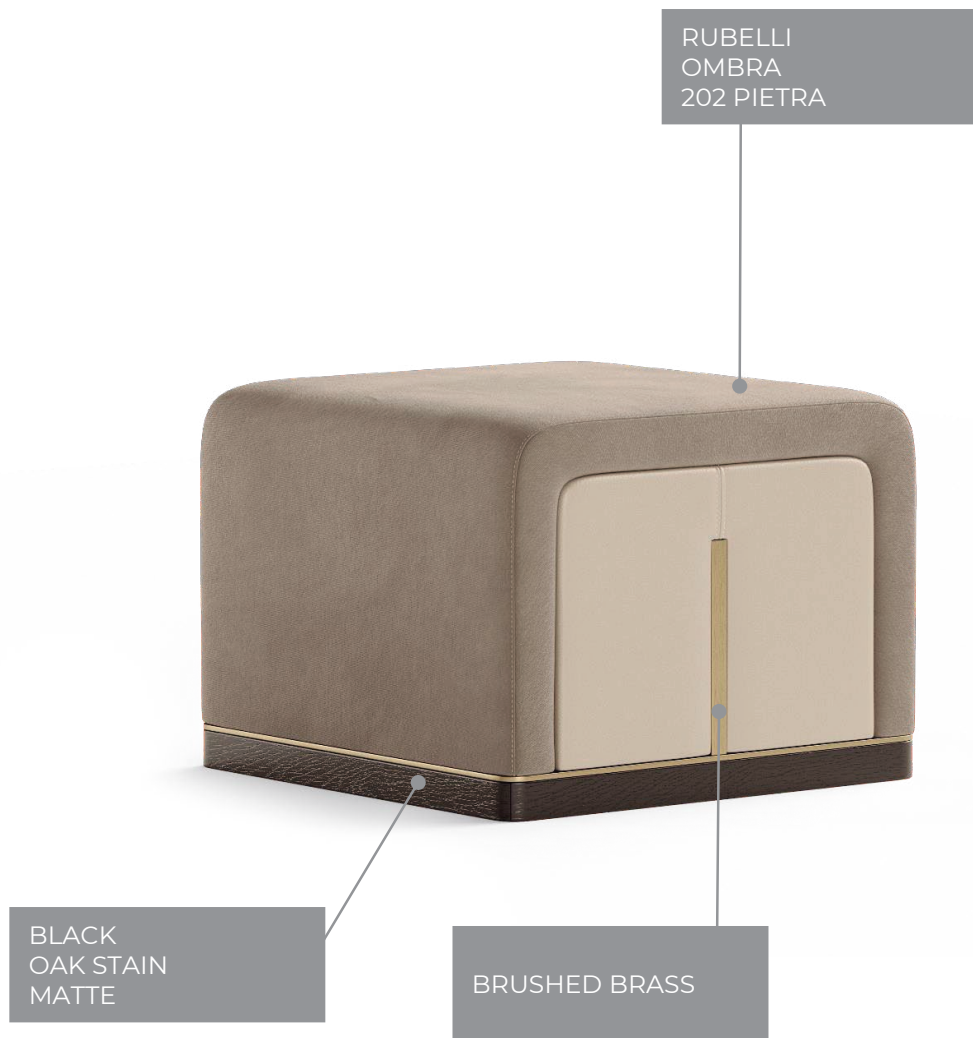

PRICE WITH FABRIC AS THE PICTURE

1 346,08 €

RUBELLI OMBRA 30253

1 346,08 €

RUBELLI VELVETY

1 403,50 €

DESIGNER'S GUILD MATARA FDG2648

1 264,98 €

HADLEY STOOL

DIMENSIONS

W 54 cm | 21,26" D 54 cm | 21,26" H 41 cm | 16,14"

PRICE COM

1 130 €

FABRIC METERS

2,5

PRICE WITH FABRIC AS THE PICTURE